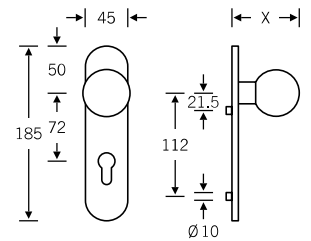

34 1246

Custom-coordinated lifting/sliding door handle available upon request, see page 10

Lever handles for narrow-stile doors

09 1247 (in-line, EN 179)
06 1247 (cranked, EN 179)

Doorknob for narrow-stile doors

07 0846 (cranked)

Glass door fitting

13 4223 with 72 1246

4

Lever/knob sets

Doorknob for flush doors

Knob backplates

Aluminium X = 77 mm

Product codes for the lever/knob sets can be found on the following pages; for individual components, see page 328 ff.

Lever/lever sets

Broad backplate sets available upon request; for flush-fitted roses, see page 536 f.

WC sets

Broad backplate sets available upon request; for flush-fitted roses, see page 536 f.

- 12 1246 019 (N)
- 72 1246 619 (R)
- 72 1246 620 (L)

- 15 1246 019 (N)

- 12 1246 011 (N)
- 72 1246 611 (R)
- 72 1246 612 (L)