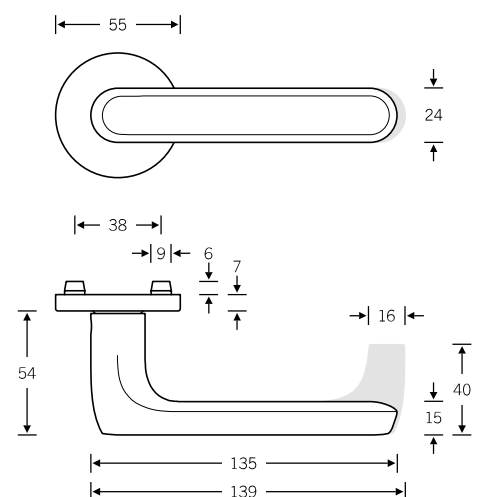

Pared-down design coupled with gleaming ergonomic credentials: the FSB 1246 by GRAFT incorporates style parameters of a wholly new kind. Its narrow radii and generously dimensioned transition curves create points of sculptural momentum and contrast that render the FSB 1246 handle as aesthetically exciting as it is long-lived. Its well-proportioned gripping volume is compellingly palpable, while its clean geometric lines make it ideal for any architectural context.

Design: GRAFT

EN 179 model: FSB 1247
 Lever handle with return-to-door

Other variants:
 – square roses
 – oval/angular backplates

Plug-in handle for doors

15 1246

4

Window handle

Plug-in handle for windows

07 0846 (cranked)

Glass door fitting

13 4223 with 72 1246

4

Lever/knob sets

Doorknob for flush doors

Knob backplates

Aluminium X = 77 mm

WC sets

Broad backplate sets available upon request; for flush-fitted roses, see page 536 f.

- 12 1246 019 (N)
- 72 1246 619 (R)
- 72 1246 620 (L)

- 15 1246 019 (N)

- 12 1246 011 (N)
- 72 1246 611 (R)
- 72 1246 612 (L)