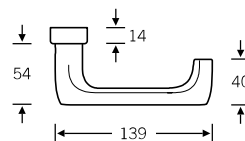

Design: GRAFT

EN 179 model: FSB 1247
 Lever handle with return-to-door

Other variants:
 – square roses
 – oval/angular backplates

Plug-in handle for doors

15 1246

4

Window handle

Plug-in handle for windows

34 1246

Custom-coordinated lifting/sliding door handle available upon request, see page 10

Lever handles for narrow-stile doors

09 1247 (in-line, EN 179)
06 1247 (cranked, EN 179)

Doorknob for narrow-stile doors

07 0846 (cranked)

Glass door fitting

13 4223 with 72 1246

4

Lever/knob sets

Doorknob for flush doors

Knob backplates

Aluminium X = 77 mm

WC sets

Broad backplate sets available upon request; for flush-fitted roses, see page 536 f.

- 12 1246 019 (N)
- 72 1246 619 (R)
- 72 1246 620 (L)

- 15 1246 019 (N)

- 12 1246 011 (N)
- 72 1246 611 (R)
- 72 1246 612 (L)