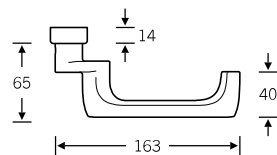

Design: GRAFT

EN 179 model: FSB 1247
 Lever handle with return-to-door

Other variants:
 – square roses
 – oval/angular backplates

Plug-in handle for doors

15 1246

4

Window handle

Plug-in handle for windows

34 1246

Custom-coordinated lifting/sliding door handle available upon request, see page 10

Lever handles for narrow-stile doors

09 1247 (in-line, EN 179)
06 1247 (cranked, EN 179)

Doorknob for narrow-stile doors

07 0846 (cranked)

Glass door fitting

13 4223 with 72 1246

4

Lever/knob sets

Doorknob for flush doors

Knob backplates

Aluminium X = 77 mm

WC sets

Broad backplate sets available upon request; for flush-fitted roses, see page 536 f.

- 12 1246 019 (N)
- 72 1246 619 (R)
- 72 1246 620 (L)

- 15 1246 019 (N)

- 12 1246 011 (N)
- 72 1246 611 (R)
- 72 1246 612 (L)