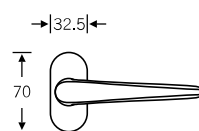

Lever handles for narrow-stile doors

09 1144 (in-line)
06 1144 (cranked)