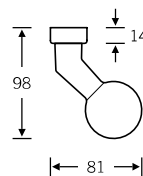

Doorknob for narrow-stile doors

07 0846 (cranked)