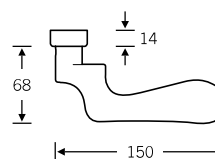

Lever handles for narrow-stile doors

09 1144 (in-line)
06 1144 (cranked)

Doorknob for narrow-stile doors

07 0846 (cranked)

Glass door fitting

13 4223 with 72 1144

4

Lever/knob sets

Doorknob for flush doors

Knob backplates

Aluminium X = 77 mm
Stainless steel X = 73 mm

Product codes for the lever/knob sets can be found on the following pages; for individual components, see page 328 ff.

Window handles

- 34 1144 09030 (rose 27 × 62 × 10)
- 34 1144 09039 (rose 32.5 × 70 × 10)
- 34 1144 09034 (rose 25.5 × 60.5 flush-fitted)
- 34 1144 170 (lock adaptor RC 1–6)
- 34 1144 076 (lock adaptor with push-button RC 1–6)
- 34 1144 711 (plug-in handle for timber/metal profiles, Ø 30)
- 34 1144 751 (plug-in handle for PVC profiles, Ø 30)
- 34 1144 714 (plug-in handle, lock adaptor RC 1–6)
- 34 1144 717 (plug-in handle with push-button RC 1–6)