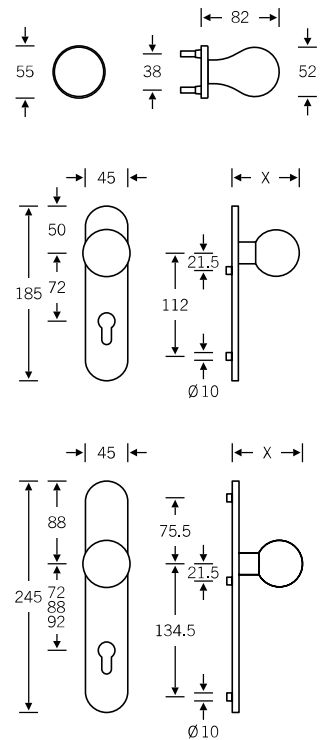

Doorknob for flush doors

Knob backplates

Aluminium X = 77 mm
Stainless steel X = 73 mm

Product codes for the lever/knob sets can be found on the following pages; for individual components, see page 328 ff.

Lever/lever sets

Broad backplate sets available upon request; for flush-fitted roses, see page 536 f.

- 12 1144 013 (N)
- 72 1144 613 (R)
- 76 1144 613 (R)

- 72 1144 614 (L)
- 76 1144 614 (L)

- 15 1144 013 (N)

- 12 1144 029 (N)

WC sets

Broad backplate sets available upon request;
for flush-fitted roses, see page 536 f.

- 12 1144 019 (N)
- 72 1144 619 (R)
- 72 1144 620 (L)

- 15 1144 019 (N)

- 12 1144 011 (N)

- 12 1144 031 (N)

Window handles

- 34 1144 09030 (rose 27 × 62 × 10)
- 34 1144 09039 (rose 32.5 × 70 × 10)
- 34 1144 09034 (rose 25.5 × 60.5 flush-fitted)
- 34 1144 170 (lock adaptor RC 1–6)
- 34 1144 076 (lock adaptor with push-button RC 1–6)
- 34 1144 711 (plug-in handle for timber/metal profiles, Ø 30)
- 34 1144 751 (plug-in handle for PVC profiles, Ø 30)
- 34 1144 714 (plug-in handle, lock adaptor RC 1–6)
- 34 1144 717 (plug-in handle with push-button RC 1–6)