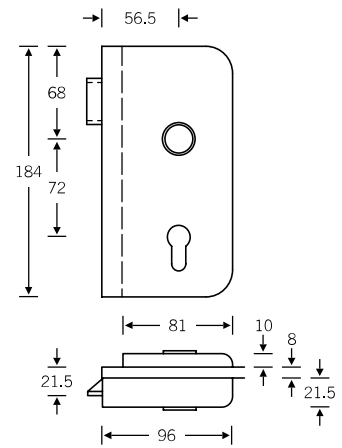

Lever handles for narrow-stile doors

09 1144 (in-line)
06 1144 (cranked)

Doorknob for narrow-stile doors

07 0846 (cranked)

Glass door fitting

13 4223 with 72 1144

4

Lever/knob sets

Doorknob for flush doors

Knob backplates

Aluminium X = 77 mm
Stainless steel X = 73 mm

Product codes for the lever/knob sets can be found on the following pages; for individual components, see page 328 ff.

Lever/lever sets

Broad backplate sets available upon request; for flush-fitted roses, see page 536 f.

- 12 1144 013 (N)
- 72 1144 613 (R)
- 76 1144 613 (R)

- 72 1144 614 (L)
- 76 1144 614 (L)

- 15 1144 013 (N)

Window handles

- 34 1144 09030 (rose 27 × 62 × 10)
- 34 1144 09039 (rose 32.5 × 70 × 10)
- 34 1144 09034 (rose 25.5 × 60.5 flush-fitted)
- 34 1144 170 (lock adaptor RC 1–6)
- 34 1144 076 (lock adaptor with push-button RC 1–6)
- 34 1144 711 (plug-in handle for timber/metal profiles, Ø 30)
- 34 1144 751 (plug-in handle for PVC profiles, Ø 30)
- 34 1144 714 (plug-in handle, lock adaptor RC 1–6)
- 34 1144 717 (plug-in handle with push-button RC 1–6)