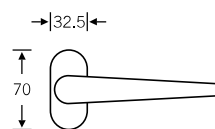

Lever handles for narrow-stile doors

09 1144 (in-line)
06 1144 (cranked)