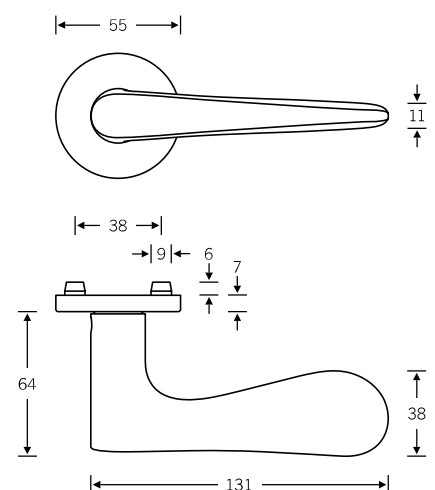

The FSB 1144 door handle is just as pleasing to the eye as it is to the hand. Jasper Morrison designed this door handle to be instantly recognisable as a tool meant for the hand. Your eyes relax and your hand takes over. Your thumb falls into place, your forefinger finds its hollow and your hand finds something substantial to grasp. This is precisely what the 'Four-Point Guide to Good Grip' drawn up by FSB and Otl Aicher calls for.

Doorknob for flush doors

Knob backplates

Aluminium X = 77 mm
Stainless steel X = 73 mm

Product codes for the lever/knob sets can be found on the following pages; for individual components, see page 328 ff.

- 12 1144 029 (N)

WC sets

Broad backplate sets available upon request;
for flush-fitted roses, see page 536 f.

- 12 1144 019 (N)
- 72 1144 619 (R)
- 72 1144 620 (L)

- 15 1144 019 (N)

- 12 1144 011 (N)

- 12 1144 031 (N)

Window handles

- 34 1144 09030 (rose 27 × 62 × 10)
- 34 1144 09039 (rose 32.5 × 70 × 10)
- 34 1144 09034 (rose 25.5 × 60.5 flush-fitted)
- 34 1144 170 (lock adaptor RC 1–6)
- 34 1144 076 (lock adaptor with push-button RC 1–6)
- 34 1144 711 (plug-in handle for timber/metal profiles, Ø 30)
- 34 1144 751 (plug-in handle for PVC profiles, Ø 30)
- 34 1144 714 (plug-in handle, lock adaptor RC 1–6)
- 34 1144 717 (plug-in handle with push-button RC 1–6)