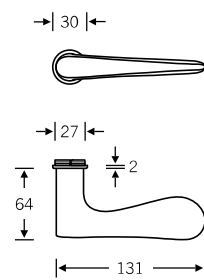

Plug-in handle for doors

15 1144