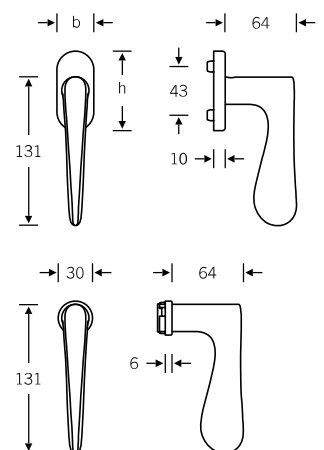

Window handle

Plug-in handle for windows

34 1144