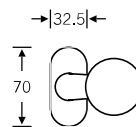

Doorknob for narrow-stile doors

07 0846 (cranked)