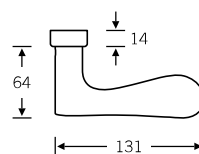

Lever handles for narrow-stile doors

09 1144 (in-line)
06 1144 (cranked)

Doorknob for narrow-stile doors

07 0846 (cranked)

Glass door fitting

13 4223 with 72 1144

4

Lever/knob sets

Doorknob for flush doors

Knob backplates

Aluminium X = 77 mm
Stainless steel X = 73 mm

Product codes for the lever/knob sets can be found on the following pages; for individual components, see page 328 ff.

Window handles

- 34 1144 09030 (rose 27 × 62 × 10)
- 34 1144 09039 (rose 32.5 × 70 × 10)
- 34 1144 09034 (rose 25.5 × 60.5 flush-fitted)
- 34 1144 170 (lock adaptor RC 1–6)
- 34 1144 076 (lock adaptor with push-button RC 1–6)
- 34 1144 711 (plug-in handle for timber/metal profiles, Ø 30)
- 34 1144 751 (plug-in handle for PVC profiles, Ø 30)
- 34 1144 714 (plug-in handle, lock adaptor RC 1–6)
- 34 1144 717 (plug-in handle with push-button RC 1–6)

N = non-handed
R = DIN RH, opening inwards
L = DIN LH, opening inwards
ILS = inactive-leaf set

Female handles
Plug-in handle for doors
FSB ASL®

FSB AGL®
FS heavy-duty fitting
EN 179 heavy-duty fitting

For bearings, see page 52 ff.